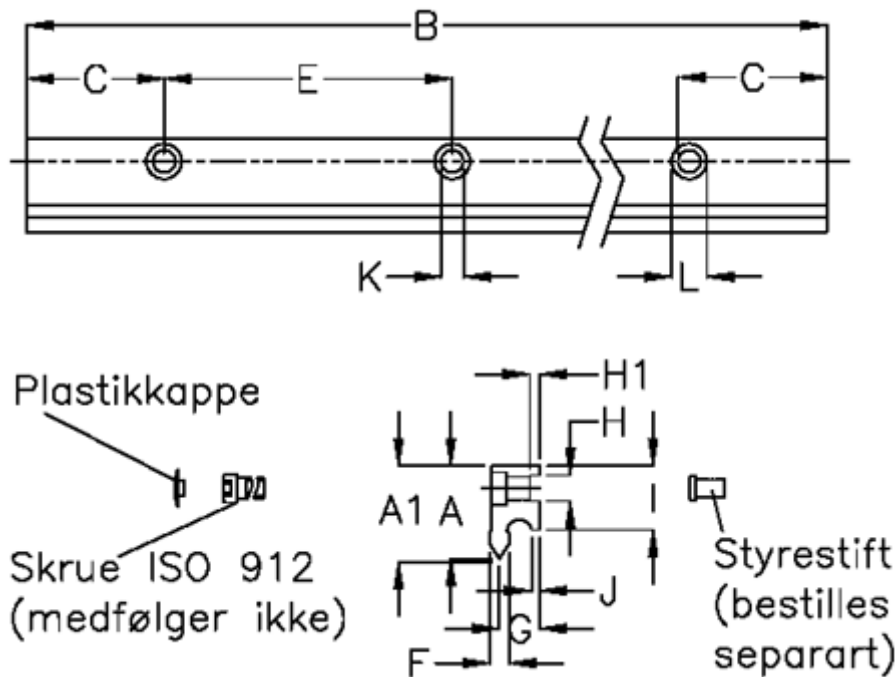

Article number: 057125412562

Description: Hepco GV3 slide NM E L1256 P2
with counterbored holes

Measures

A	= 29	G	= 12.7	Weight kg/1000 = 2.60
A1	= 29.37	H	= 8	
B	= 1256	H1	= 3.0	
C	= 43.0	I	= 20.00	
E	= 90	J	= 2.30	
F	= 6.42	K	= 7.0	
For bearing	= J34	L	= 11 x 6.1	
For guide pin	= SDP8	Precision type	= P2	